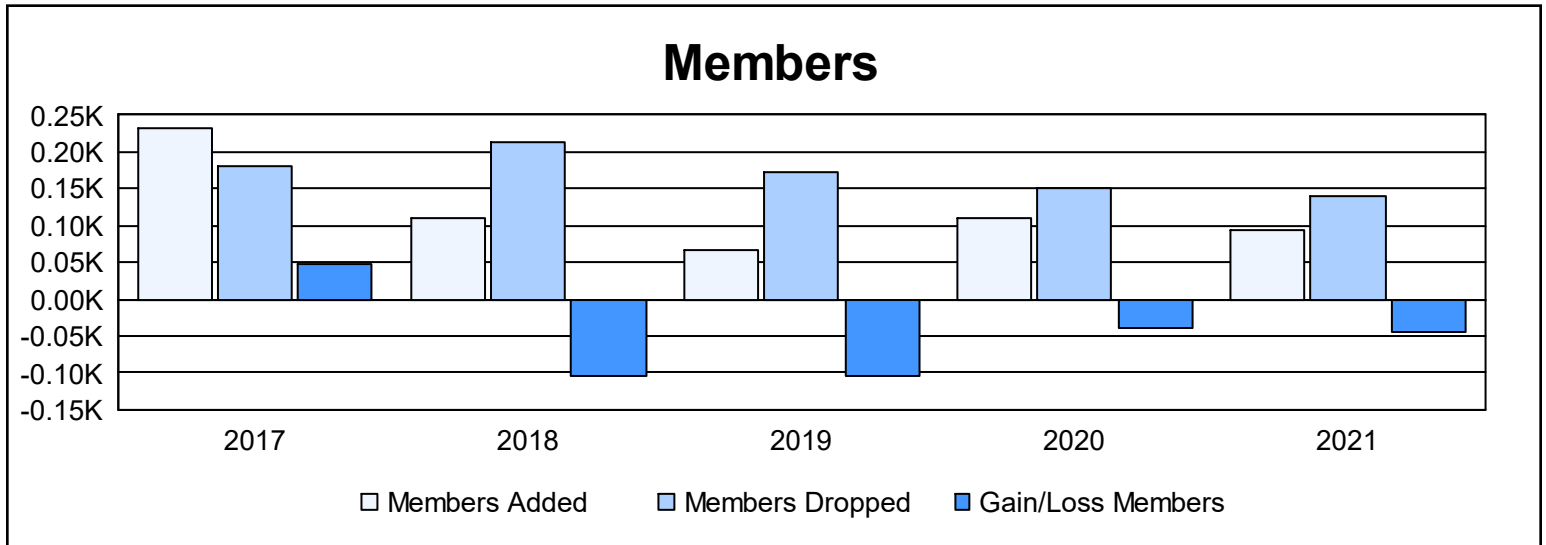

Year	New Clubs	Dropped Clubs	Gain/ Loss Clubs	New Members	Charter Members	Reinstate Members	Transfer Members	Total Member Added	Total Members Dropped	Gain/ Loss Members
2016-2017	2	1	1	119	76	8	28	231	182	49
2017-2018	0	5	-5	96	2	4	7	109	212	-103
2018-2019	0	4	-4	52	2	3	10	67	172	-105
2019-2020	0	3	-3	79	14	9	9	111	150	-39
2020-2021	1	2	-1	59	31	2	3	95	140	-45
<b>Average</b>	<b>1</b>	<b>3</b>	<b>-2</b>	<b>81</b>	<b>25</b>	<b>5</b>	<b>11</b>	<b>123</b>	<b>171</b>	<b>-49</b>

### Membership Composition June 2021 Cumulative