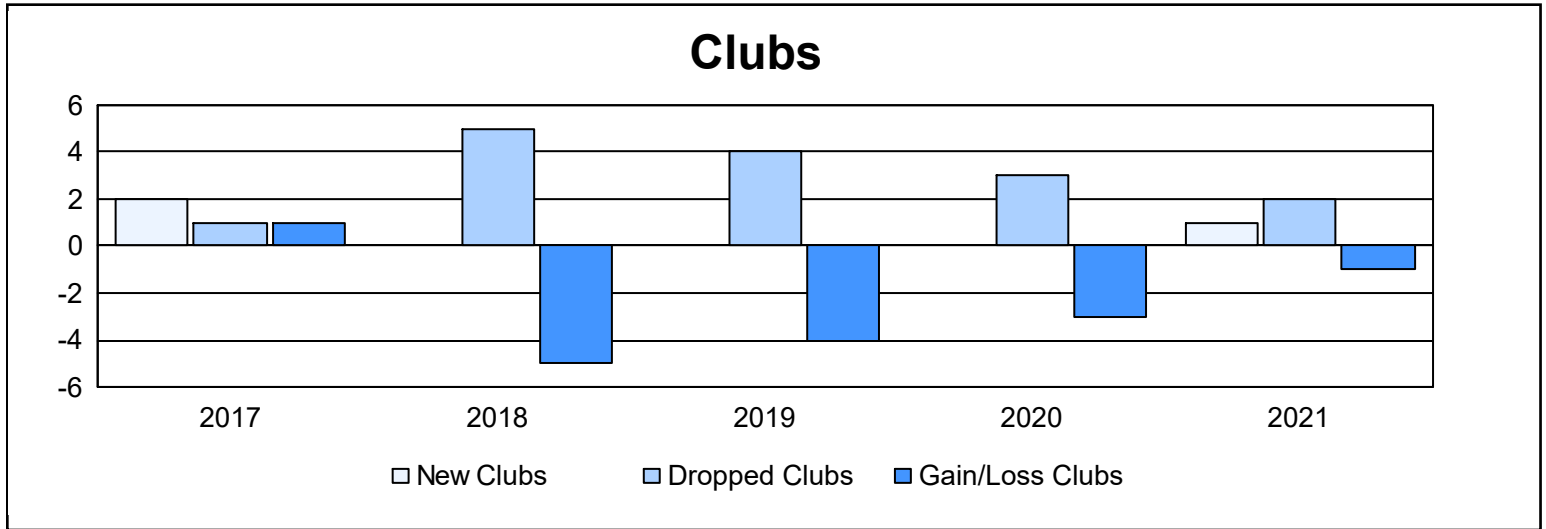

Year	New Clubs	Dropped Clubs	Gain/ Loss Clubs	New Members	Charter Members	Reinstate Members	Transfer Members	Total Member Added	Total Members Dropped	Gain/ Loss Members
2016-2017	2	1	1	119	76	8	28	231	182	49
2017-2018	0	5	-5	96	2	4	7	109	212	-103
2018-2019	0	4	-4	52	2	3	10	67	172	-105
2019-2020	0	3	-3	79	14	9	9	111	150	-39
2020-2021	1	2	-1	59	31	2	3	95	140	-45
<b>Average</b>	<b>1</b>	<b>3</b>	<b>-2</b>	<b>81</b>	<b>25</b>	<b>5</b>	<b>11</b>	<b>123</b>	<b>171</b>	<b>-49</b>

### Membership Composition June 2021 Cumulative