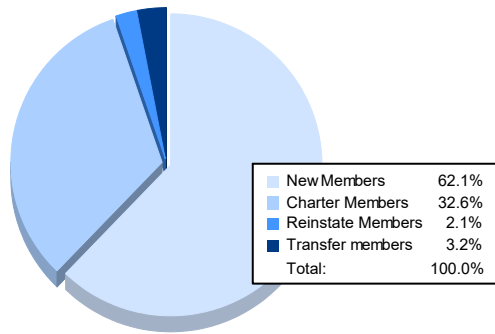

Year	New Clubs	Dropped Clubs	Gain/ Loss Clubs	New Members	Charter Members	Reinstate Members	Transfer Members	Total Member Added	Total Members Dropped	Gain/ Loss Members
2016-2017	2	1	1	119	76	8	28	231	182	49
2017-2018	0	5	-5	96	2	4	7	109	212	-103
2018-2019	0	4	-4	52	2	3	10	67	172	-105
2019-2020	0	3	-3	79	14	9	9	111	150	-39
2020-2021	1	2	-1	59	31	2	3	95	140	-45
<b>Average</b>	<b>1</b>	<b>3</b>	<b>-2</b>	<b>81</b>	<b>25</b>	<b>5</b>	<b>11</b>	<b>123</b>	<b>171</b>	<b>-49</b>

### Membership Composition June 2021 Cumulative